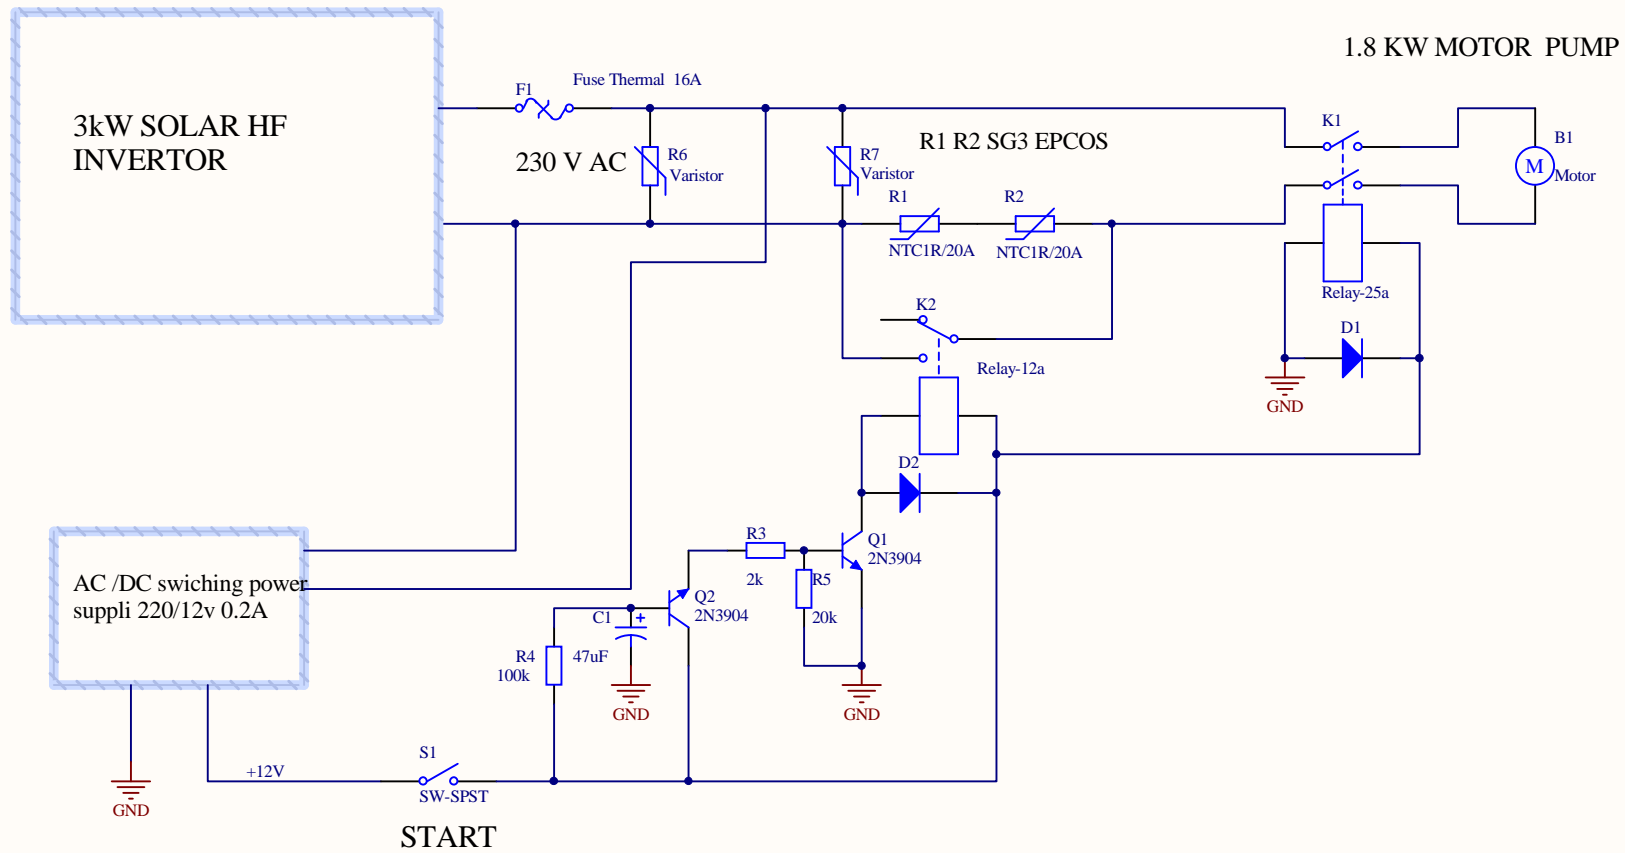

# Soft start hidrofor pump

Title			LZ2GL& IVAN		
Size	Number		Revision		
A4					
Date:	05.5.2019		Sheet of		
File:	C:\Documents and Settings\...\Soft start current Drawn ESchDoc				