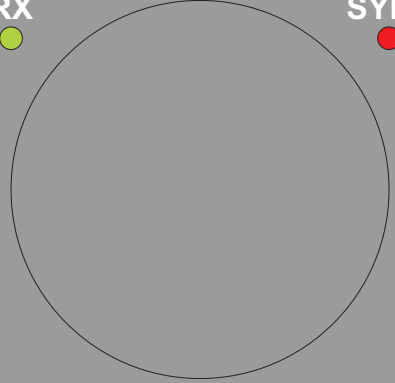

ON/OFF KEY SPEED VOX

LZ2GL-G&I HF TRANSCEIVER

RX 3.499.950 LSB
St 50Hz

PWR RF ANTI-VOX

RX
TX

SYNT

STEP
DOWN

STEP
UP

RIT

ATT AMP +10db VOX

RIT SP BAND MENU

1 ● 1.8 2 ● 3.5 3 ● 7

A/B R-T T=R SCAN

4 ● 10 5 ● 14 6 ● 18

IN OUT LSB/USB
CW

7 ● 21 8 ● 24 9 ● 28