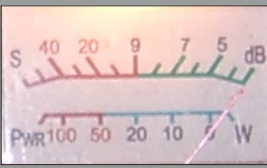

ON/OFF KEY SPEED VOX

LZ2GL-G&I HF TRANSCEIVER

RX 3.499.950 LSB
St 50Hz

PWR RF ANTI-VOX

RX
TX

SYNT

STEP
DOWN

STEP
UP

RIT

ATT AMP +10db VOX

RIT SP BAND MENU

1 ● 1.8 2 ● 3.5 3 ● 7

A/B R-T T=R SCAN

4 ● 10 5 ● 14 6 ● 18

IN OUT LSB/USB
CW

7 ● 21 8 ● 24 9 ● 28