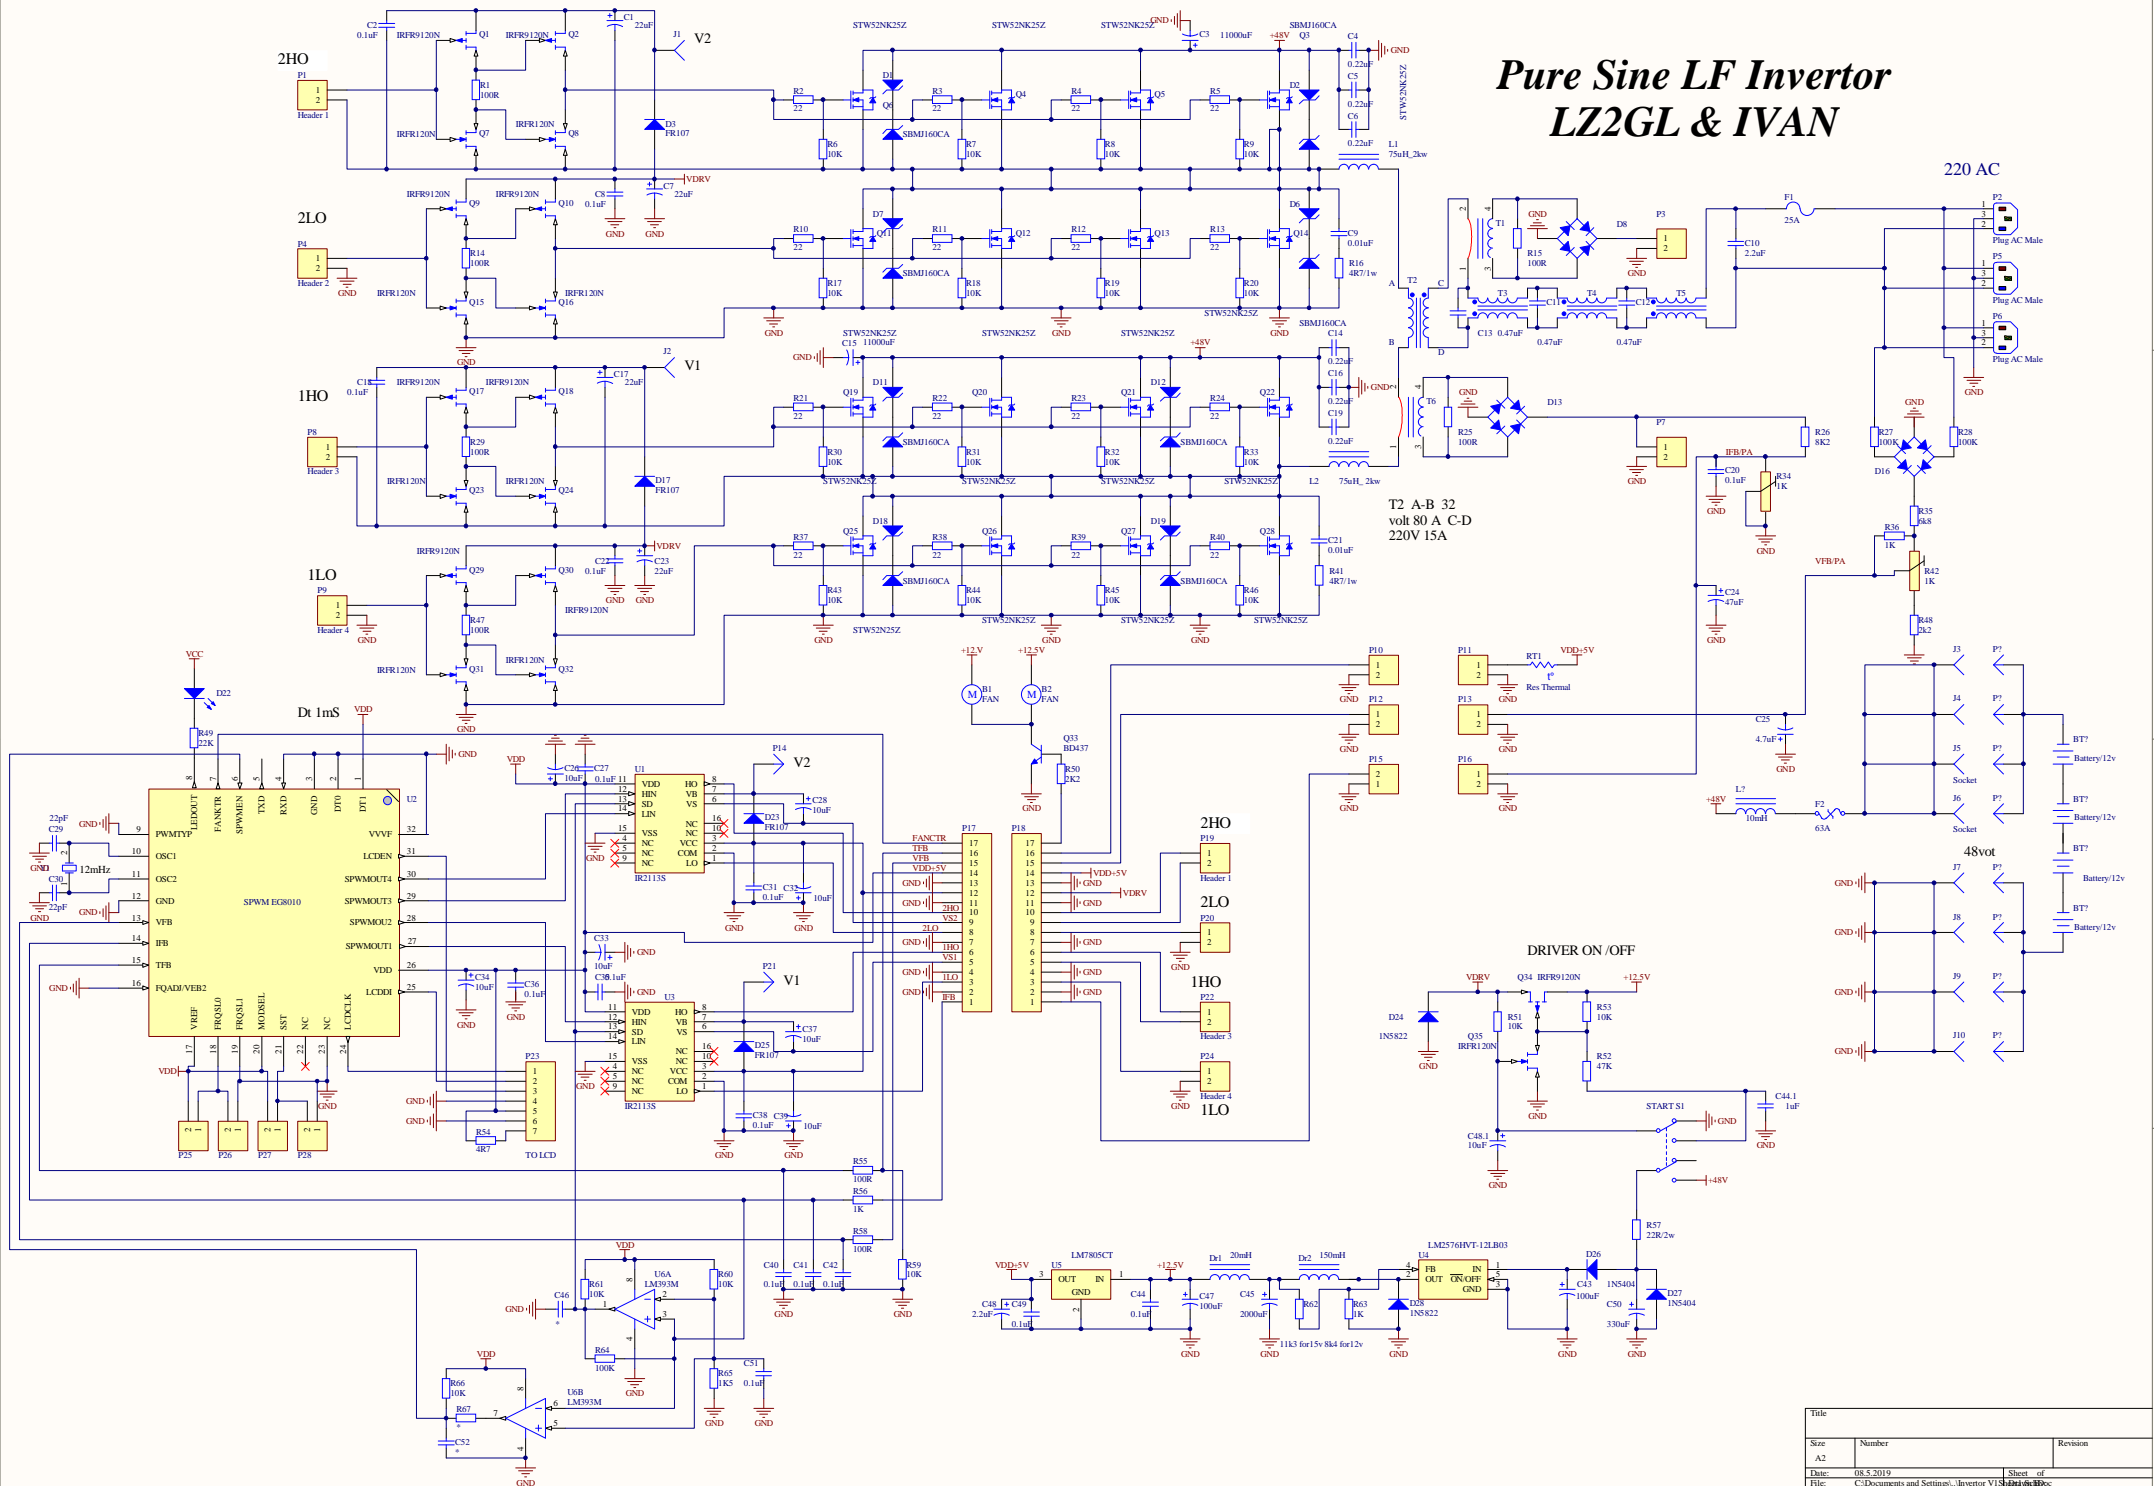

Pure Sine LF Inverter LZ2GL & IVAN

Title	Number	Revision
Size A2		
Date: 08.5.2019	Sheet: 1 of 1	
File: C:\Documents and Settings\... \Inverter V1S		